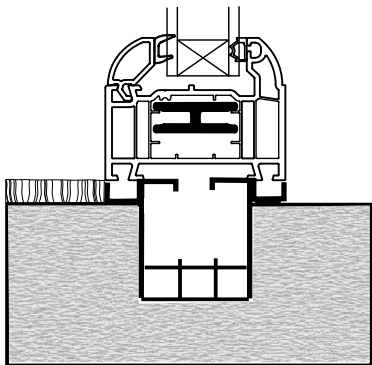

Sightlines:
 132mm - Sliders/Slider
 160mm - Traffic/Traffic
 222mm - Slider/Traffic

Key:
 Traffic Door Sliding Door Master Door

A traffic door has a conventional lever/lever locking handle, allowing one or two doors in the Bi-Fold door set to operate as a conventional back door. **The minimum size of a sash is 500mm and the maximum is 750mm. Frames marked (222) have a wider sightline where a traffic door meets a sliding door.**
 *Bi-folds over 4m will be sent out in kit form and require on site assembly.

TIMBERLOOK SLIM-SASH PVC-u BI-FOLDING DOORS

THRESHOLD OPTIONS

OPTION 1.

It is possible to recess the track 45mm into the floor

OPTION 2.

By lowering the external brickwork - the track can be installed flush with the internal floor

OPTION 3.

Fitted in the conventional way the upstand is only 52mm while conventional PVC-u Bi-Folding doors have an upstand between 100mm and 140mm

Timberlook Slim-Sash PVC-u Bi-Folding Doors have a sight line of 132mm sash to sash when doors slide to one side only.

The maximum sash width is 750mm and the minimum width is 500mm - the ideal width is 600mm to 650mm for optimal performance.

- The Timberlook Bi-Fold aluminium thresher is 52mm high.
- The Threshold can be fitted flush to the inside and outside floor and is also available with an external aluminium sill that does not increase the threshold height of 52mm.
- The rollers are concealed and are resistant to attack from potential intruders
- Hardened steel hook locks, dead bolts and top/bottom shootbolts are specified for high security and flat handles minimise stacking space when opened.
- The wheels which are stainless steel operate quietly and smoothly and have sealed bearings for maintenance free use.
- There are 4 expansion seals between each door.