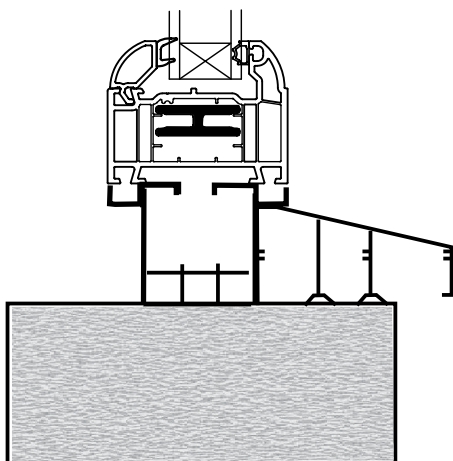

TIMBERLOOK SLIM-SASH PVC-u BI-FOLDING DOORS

THRESHOLD OPTIONS

OPTION 1.

It is possible to recess the track 45mm into the floor

OPTION 2.

By lowering the external brickwork - the track can be installed flush with the internal floor

OPTION 3.

Fitted in the conventional way the upstand is only 52mm while conventional PVC-u Bi-Folding doors have an upstand between 100mm and 140mm

Timberlook Slim-Sash PVC-u Bi-Folding Doors have a sight line of 132mm sash to sash when doors slide to one side only.

The maximum sash width is 750mm and the minimum width is 500mm - the ideal width is 600mm to 650mm for optimal performance.

- The Timberlook Bi-Fold aluminium thresher is 52mm high.
- The Threshold can be fitted flush to the inside and outside floor and is also available with an external aluminium sill that does not increase the threshold height of 52mm.
- The rollers are concealed and are resistant to attack from potential intruders
- Hardened steel hook locks, dead bolts and top/bottom shootbolts are specified for high security and flat handles minimise stacking space when opened.
- The wheels which are stainless steel operate quietly and smoothly and have sealed bearings for maintenance free use.
- There are 4 expansion seals between each door.