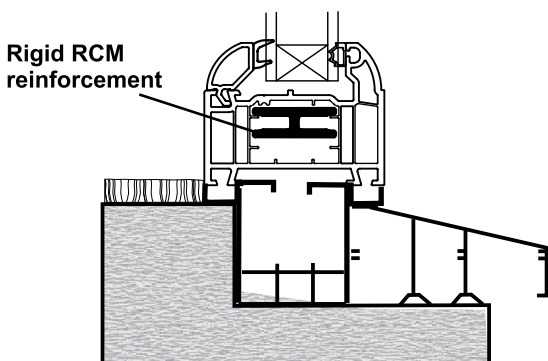

TIMBERLOOK SLIM-SASH PVC-u BI-FOLDING DOORS

THRESHOLD OPTIONS

OPTION 1.

It is possible to recess the track 45mm into the floor

OPTION 2.

By lowering the external brickwork - the track can be installed flush with the internal floor

OPTION 3.

Fitted in the conventional way the upstand is only 52mm while conventional PVC-u Bi-Folding doors have an upstand between 100mm and 140mm

Timberlook Slim-Sash PVC-u Bi-Folding Doors have a sight line of 132mm sash to sash when doors slide to one side only.

The maximum sash width is 750mm and the minimum width is 500mm - the ideal width is 600mm to 650mm for optimal performance.

- The Timberlook Bi-Fold aluminium thresher is 52mm high.
- The Threshold can be fitted flush to the inside and outside floor and is also available with an external aluminium sill that does not increase the threshold height of 52mm.
- The rollers are concealed and are resistant to attack from potential intruders
- Hardened steel hook locks, dead bolts and top/bottom shootbolts are specified for high security and flat handles minimise stacking space when opened.
- The wheels which are stainless steel operate quietly and smoothly and have sealed bearings for maintenance free use.
- There are 4 expansion seals between each door.