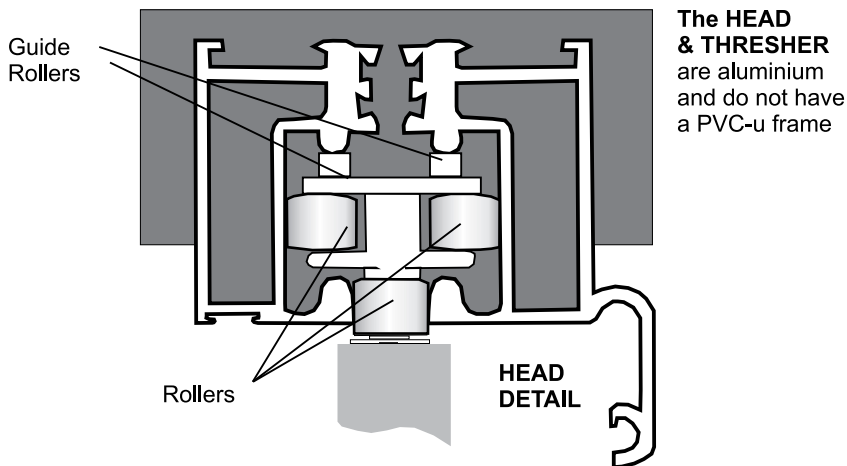

TIMBERLOOK SLIM-SASH PVC-u BI-FOLDING DOORS

THRESHOLD OPTIONS

OPTION 1.

It is possible to recess the track 45mm into the floor

OPTION 2.

By lowering the external brickwork - the track can be installed flush with the internal floor

OPTION 3.

Fitted in the conventional way the upstand is only 52mm while conventional PVC-u Bi-Folding doors have an upstand between 100mm and 140mm

Timberlook Slim-Sash PVC-u Bi-Folding Doors have a sight line of 132mm sash to sash when doors slide to one side only.

The Bi-Fold doors can open in or out and are available up to 6 metres wide in any number of configurations.

The Timberlook 60mm sash has a combination of steel, aluminium and RCM reinforcement. The RCM is welded producing a weld strength which would normally require a much wider door sash.

The maximum sash width is 750mm and the minimum width is 500mm - the ideal width is 600mm to 650mm for optimal performance.

- The Timberlook Bi-Fold aluminium thresher is 52mm high.
- The Threshold can be fitted flush to the inside and outside floor and is also available with an external aluminium sill that does not increase the threshold height of 52mm.
- The rollers are concealed and are resistant to attack from potential intruders
- Hardened steel hook locks, dead bolts and top/bottom shootbolts are specified for high security and flat handles minimise stacking space when opened.
- The wheels which are stainless steel operate quietly and smoothly and have sealed bearings for maintenance free use.
- There are 4 expansion seals between each door.